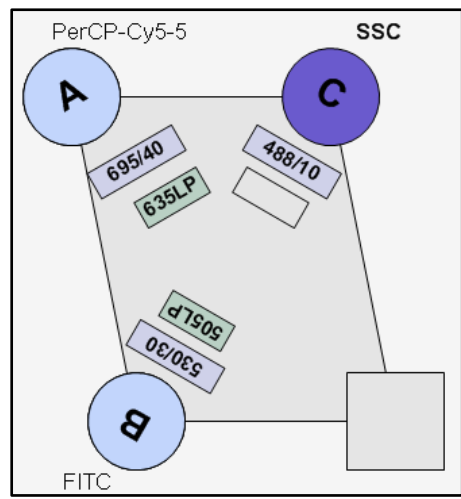

Yel/Green Laser (561nm)

Red Laser (633nm)

Blue Laser (488nm) FSC

UV Laser (355nm)

Violet Laser (407nm)