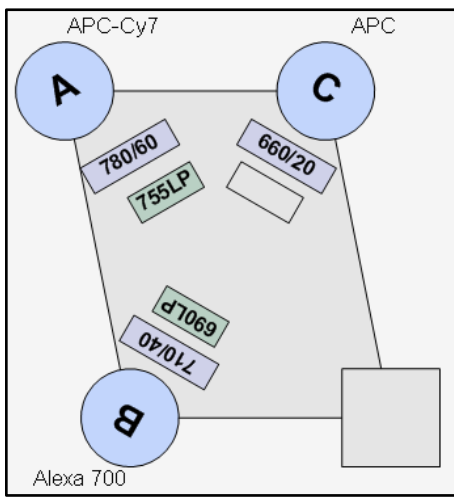

Yel/Green Laser (561nm)

Red Laser (633nm)

Blue Laser (488nm) FSC

UV Laser (355nm)

Violet Laser (407nm)