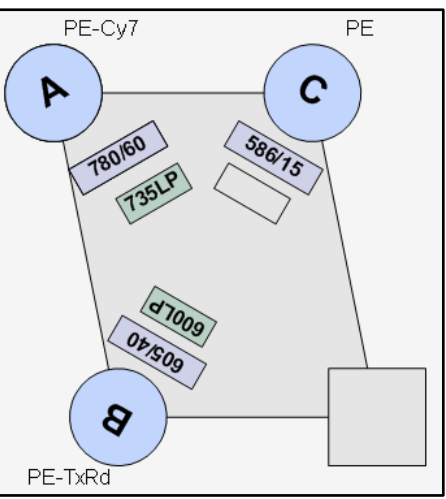

Yel/Green Laser (561nm)

Red Laser (633nm)

Blue Laser (488nm) FSC

UV Laser (355nm)

Violet Laser (407nm)