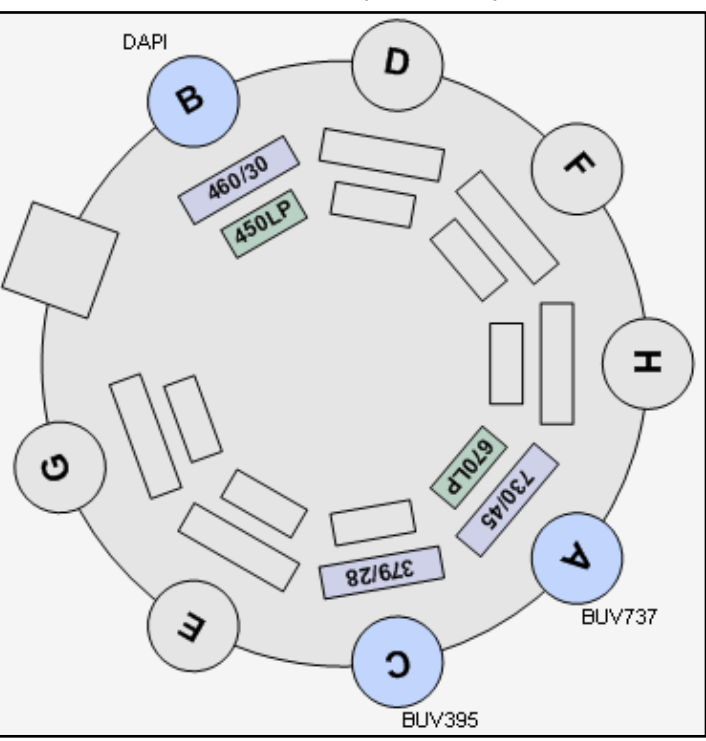

Yel/Green Laser (561nm)

Red Laser (633nm)

Blue Laser (488nm) FSC

UV Laser (355nm)

Violet Laser (407nm)