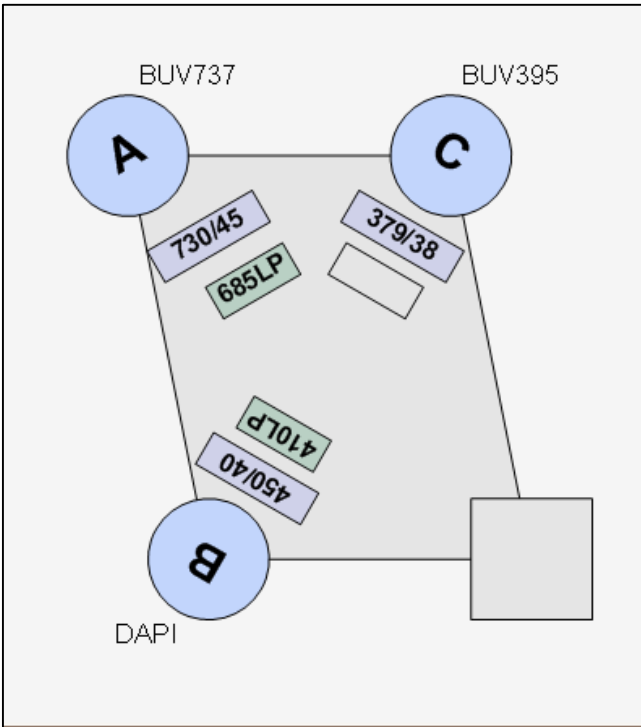

# Self-Serve Aria II (5 laser, 18 parameters)

**Yel/Green Laser (561nm)**

**Red Laser (633nm)**

**Blue Laser (488nm) FSC**

**UV Laser (355nm)**

**Violet Laser (407nm)**