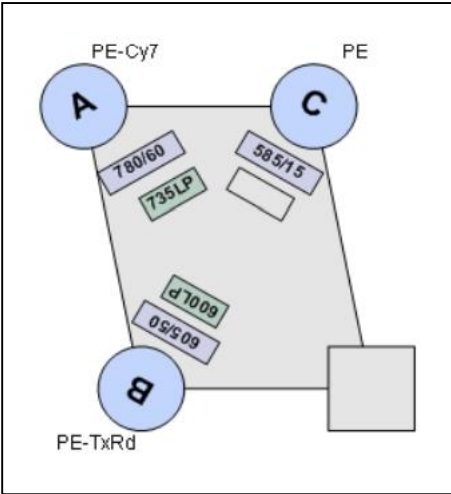

# Self-Serve Aria II (5 laser, 18 parameters)

**Yel/Green Laser (561nm)**

**Red Laser (633nm)**

**Blue Laser (488nm) FSC**

**UV Laser (355nm)**

**Violet Laser (407nm)**