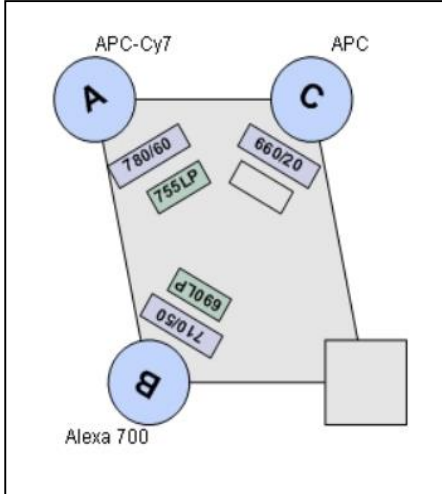

# Self-Serve Aria II (5 laser, 18 parameters)

**Yel/Green Laser (561nm)**

**Red Laser (633nm)**

**Blue Laser (488nm) FSC**

**UV Laser (355nm)**

**Violet Laser (407nm)**