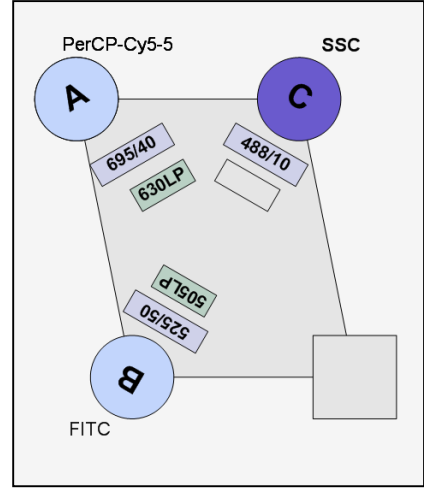

# Self-Serve Aria II (5 laser, 18 parameters)

**Yel/Green Laser (561nm)**

**Red Laser (633nm)**

**Blue Laser (488nm) FSC**

**UV Laser (355nm)**

**Violet Laser (407nm)**